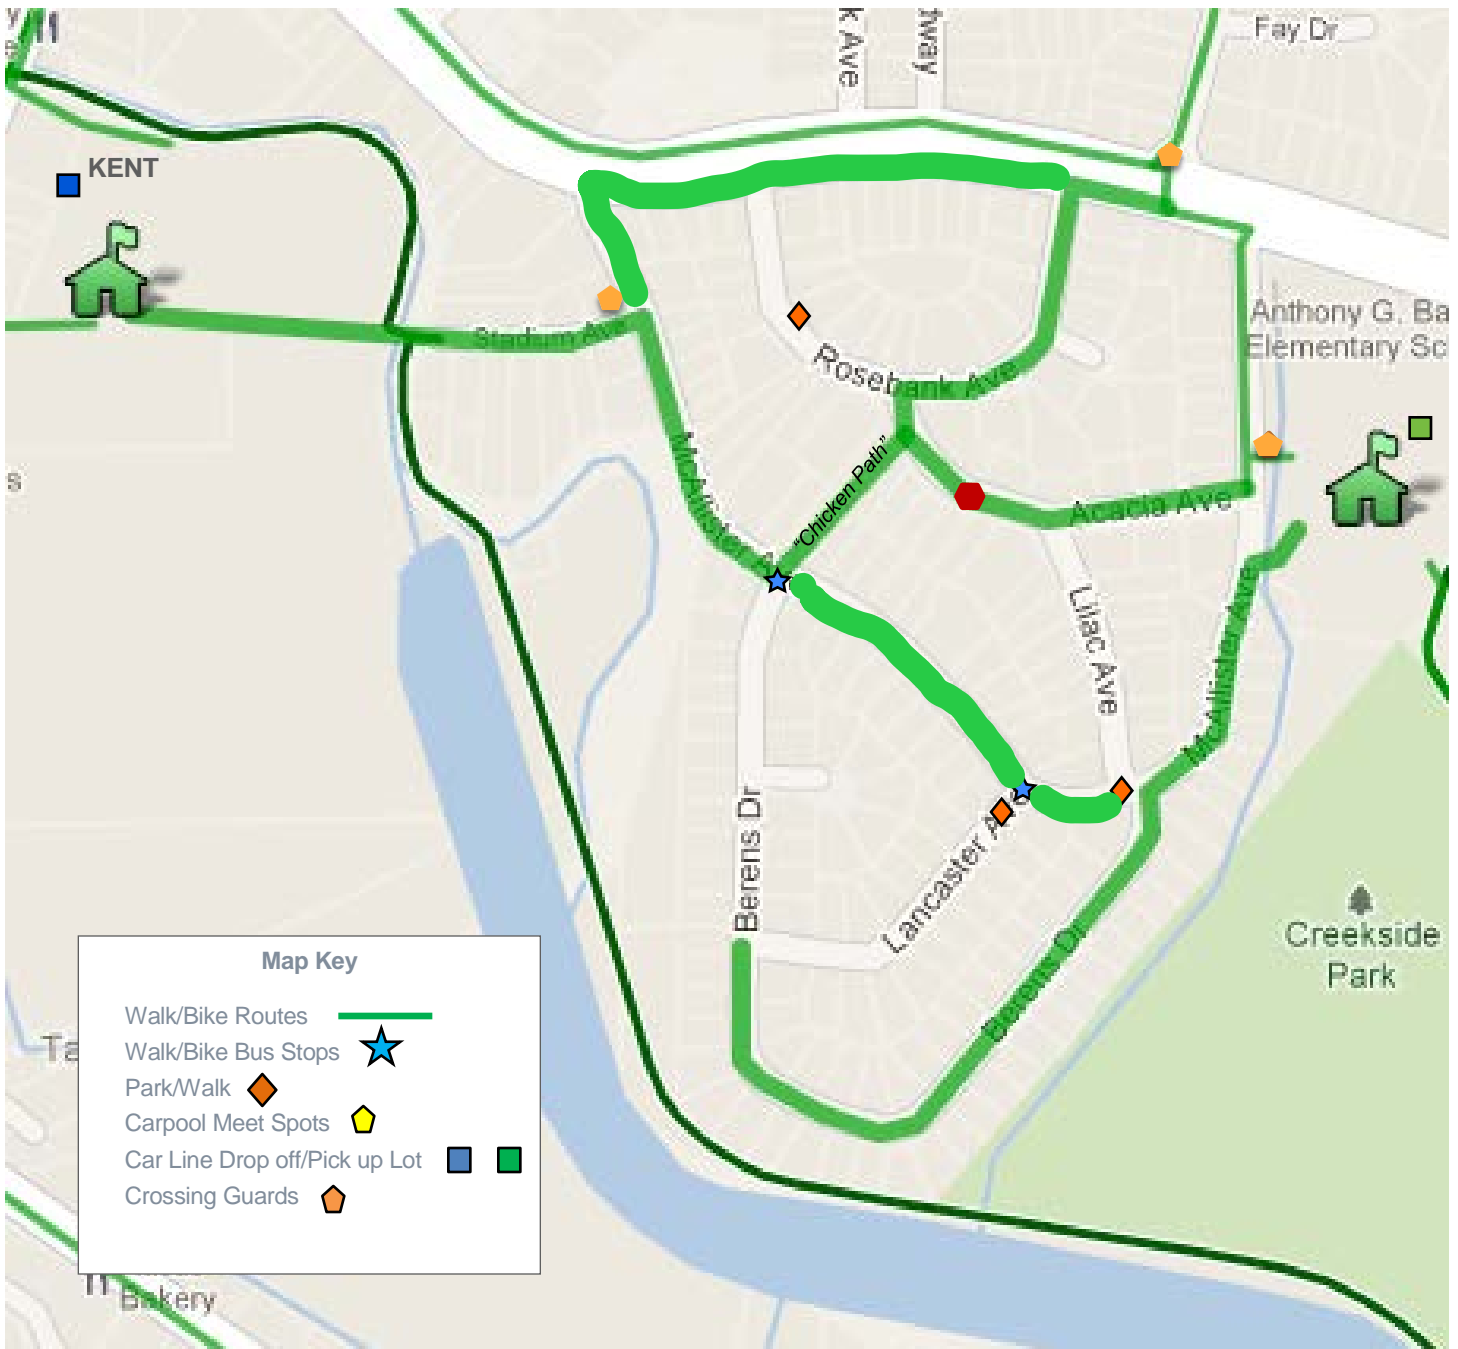

NEIGHBORHOOD ROUTE MAP

Berens

Remember to Travel Green Wednesdays

Walk & Biking Options

Walking Bus/Bike Train Stops

Contact your Neighborhood Captain for current schedules.

- McAllister at Berens (west)
- McAllister at Lancaster

Driver Options

Park & Walk Spots

Park your car and safely walk with your children from these designated spots.

- Lancaster at McAllister
- Berens at McAllister

Car Line

Bacich Car Line

Use **BLUE** Lot: on McAllister
Right turn only from McAllister

Kent Car Line

Use area in front of Room 34 only.

Safety Tips

- Avoid driving or parking on Acacia during morning drop-off.
- Provide McAllister residents clear driveways always.
- No U-turns allowed near campus.
- Do not turn around in driveways.