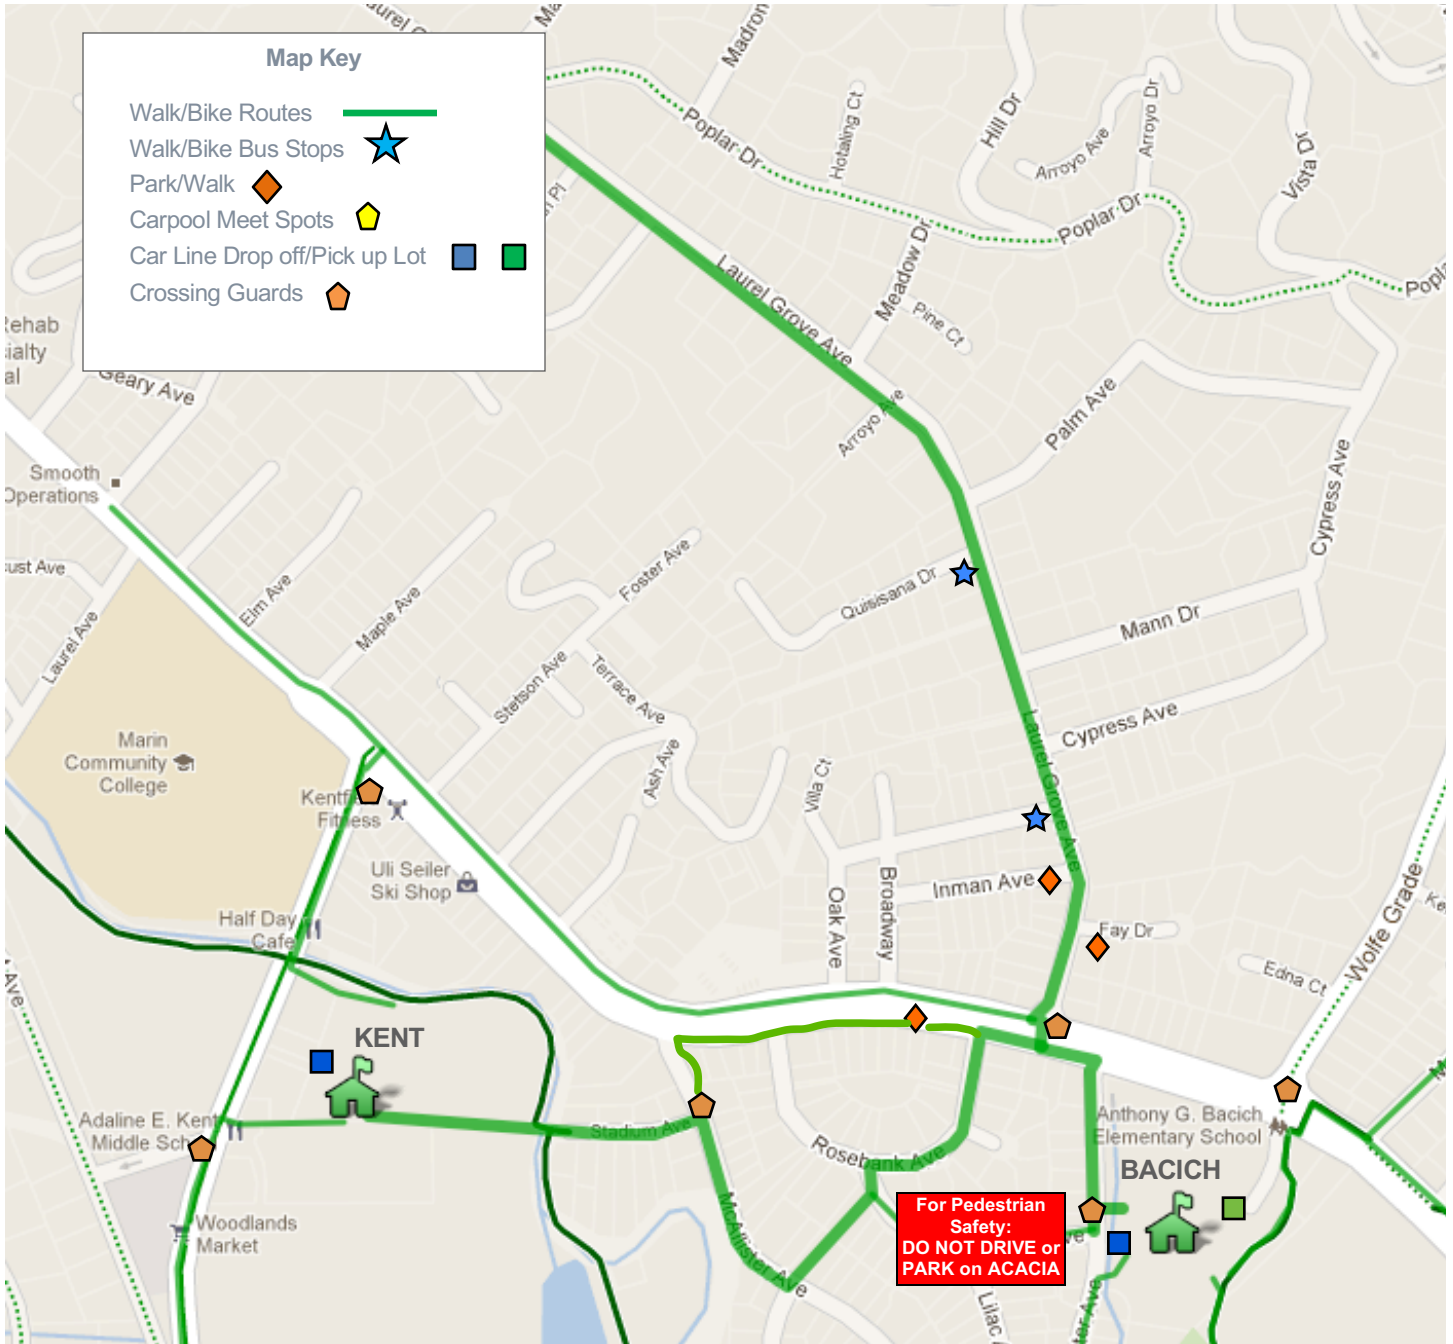

KENTFIELD SCHOOL DISTRICT SAFE ROUTES TO SCHOOL PROGRAM

NEIGHBORHOOD ROUTE MAP

Laurel Grove

Remember to Travel Green

Walk & Biking Options

Walking Bus/Bike Train Stops

Contact your Neighborhood Captain for current schedules.

- Quisisana at Laurel Grove
- Oak at Laurel Grove

Driver Options

Park & Walk Spots

Park your car and safely walk with your children from these designated spots.

- Fay, off Laurel Grove
- Inman, off Laurel Grove

Car Line

Bacich Car Line

Use **GREEN** Lot on SFD

Kent Car Line

Use area in front of Room 34 only.

Avoid driving & parking on Acacia Avenue

Safety Tips

- Extra careful spots: Inman curve; SFD turn lane corners.
- Avoid parking on LG route (west side).
- Drive slowly – LG speed limit is 25mph
- Cross LG at SFD crosswalk, jaywalking discouraged.
- No U-turns allowed near campus.
- Do not turn around in driveways- children walking & biking to school will be endangered.

Neighborhood Captains

Lindsay Wilson lindsaywilson@me.com

Amy Luisetti amyluisetti@gmail.com