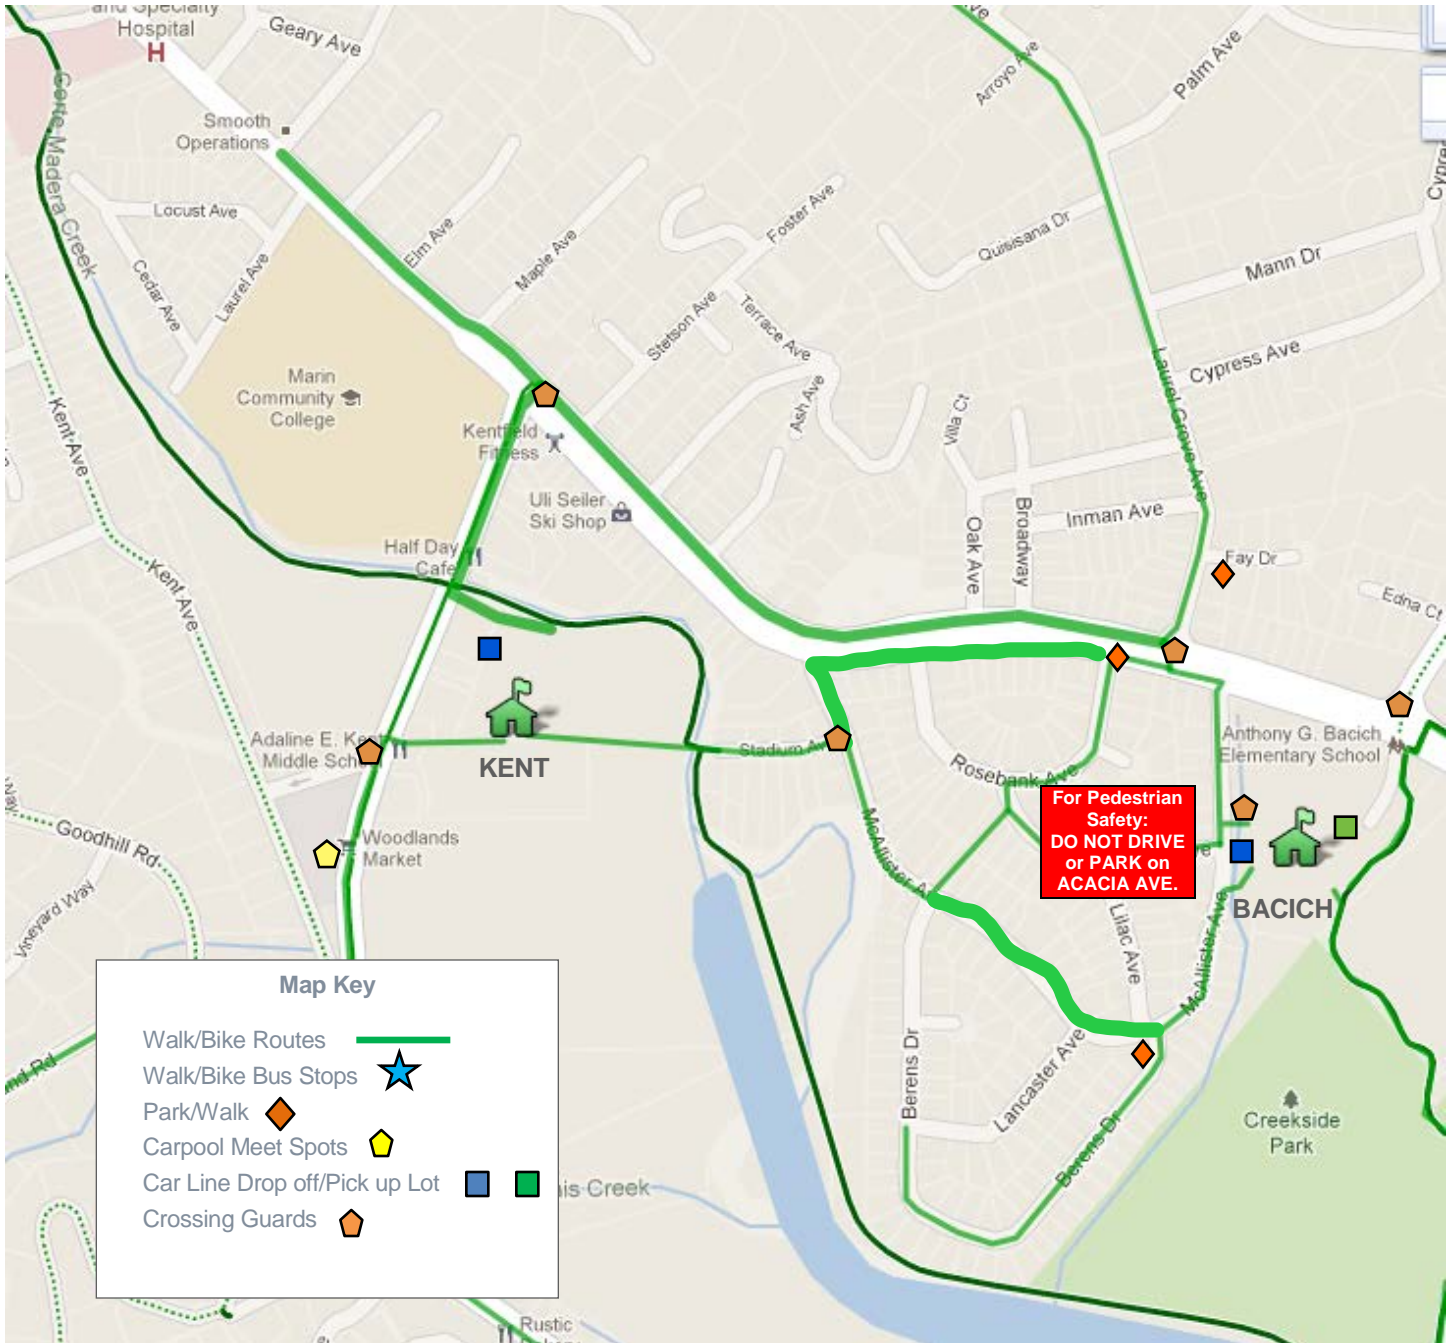

NEIGHBORHOOD ROUTE MAP

SFD Firehouse

Remember to Travel Green Wednesdays

Walk & Biking Options

Walking Bus/Bike Train Stops

Contact your Neighborhood Captain for current schedules.

Driver Options

Park & Walk Spots

Park your car and safely walk with your children from these designated spots.

- Rosebank, off SFD
- Berens, off McAllister

Car Line

Bacich Car Line

Use **BLUE** Lot: on McAllister Ave.
Right turn only from McAllister

Kent Car Line

Use area in front of Room 34 only.

Safety Tips

- Extra careful spots: SFD Driveways, Ash blind curve.
- Beware of sunlight glare on SFD
- Do not make U-turns or turn around in driveways near campus
- **Avoid driving & parking on Acacia Avenue**