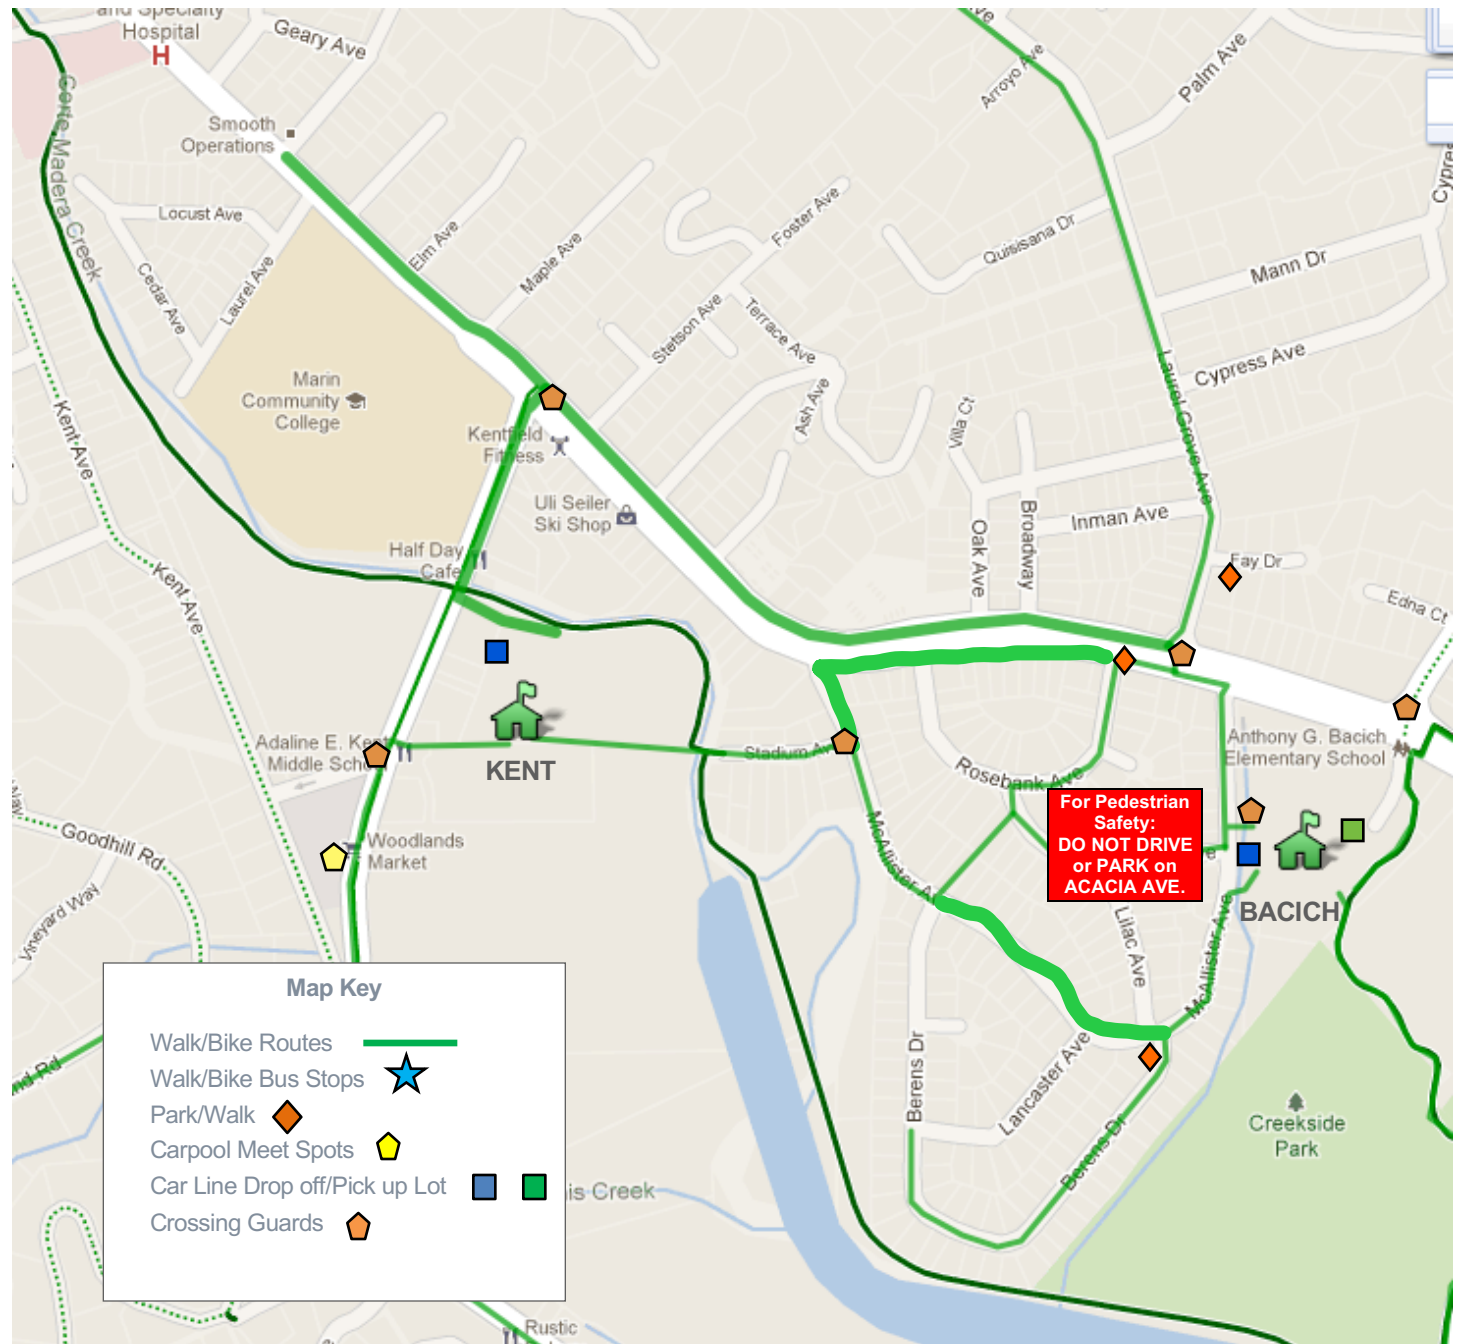

KENTFIELD SCHOOL DISTRICT SAFE ROUTES TO SCHOOL PROGRAM

NEIGHBORHOOD ROUTE MAP

SFD Firehouse

Remember to Travel Green

Walk & Biking Options

Walking Bus/Bike Train Stops

Contact your Neighborhood Captain for current schedules.

Driver Options

Park & Walk Spots

Park your car and safely walk with your children from these designated spots.

- Rosebank, off SFD
- Berens, off McAllister

Car Line

Bacich Car Line

Use **BLUE** Lot: on McAllister Ave.
Right turn only from McAllister

Kent Car Line

Use area in front of Room 34 only.

Safety Tips

- Extra careful spots: SFD Driveways, Ash blind curve.
- Beware of sunlight glare on SFD
- Do not make U-turns or turn around in driveways near campus
- **Avoid driving & parking on Acacia Avenue**